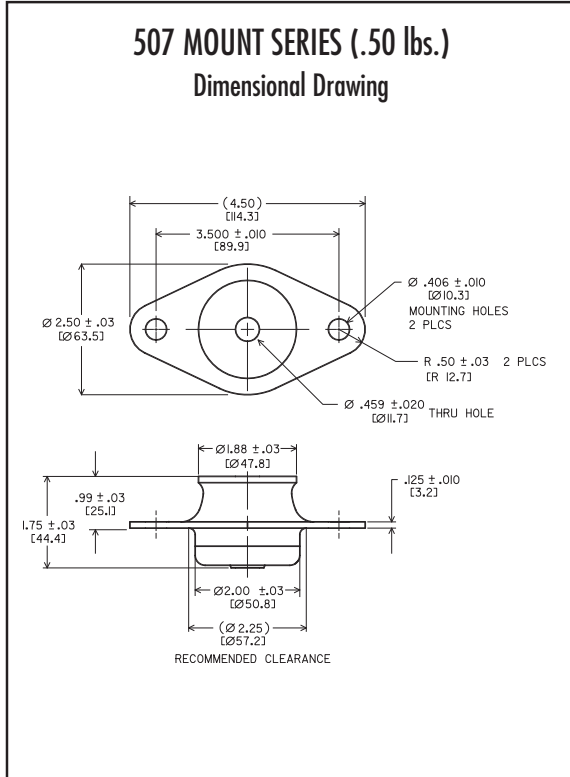

# 500 MOUNT SERIES: 507

## Dimensions & Performance Characteristics

507 SERIES LOAD RANGE (lbs.)					COLOR CODE
Code	Axial Static Load Range		Radial Static Load Range		
	Nominal	Max.	Nominal	Max.	
-1	100	150	50	100	Red & White
-2	120	180	60	120	Orange & White
-3	150	225	75	150	Yellow & White
-4	180	270	90	180	Green & White
-5	220	330	110	220	Blue & White