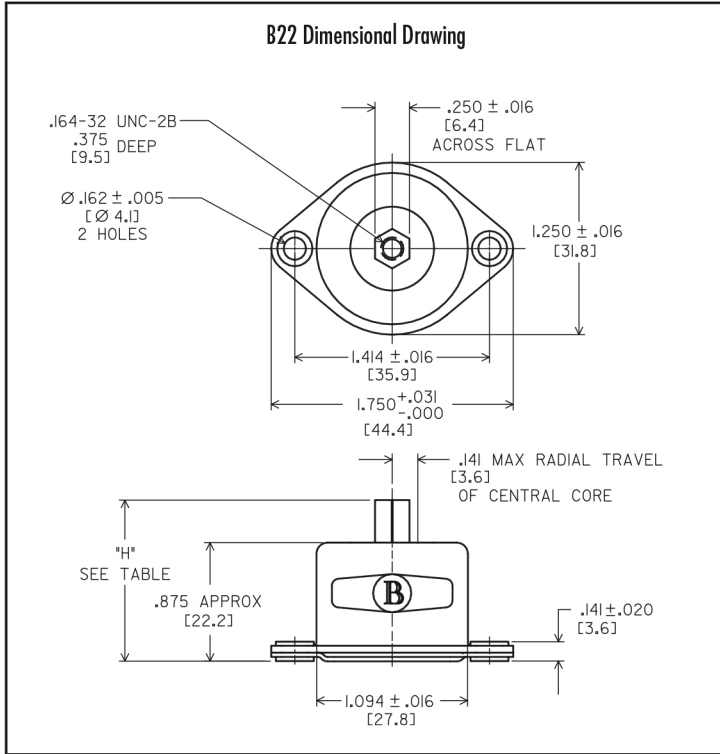

# B-MOUNT SERIES: B22

## Dimensions & Performance Characteristics

B22 SERIES "H" DIMENSION	
Compressed	.891
Approx. Free	1.172
Max. Extended	1.438