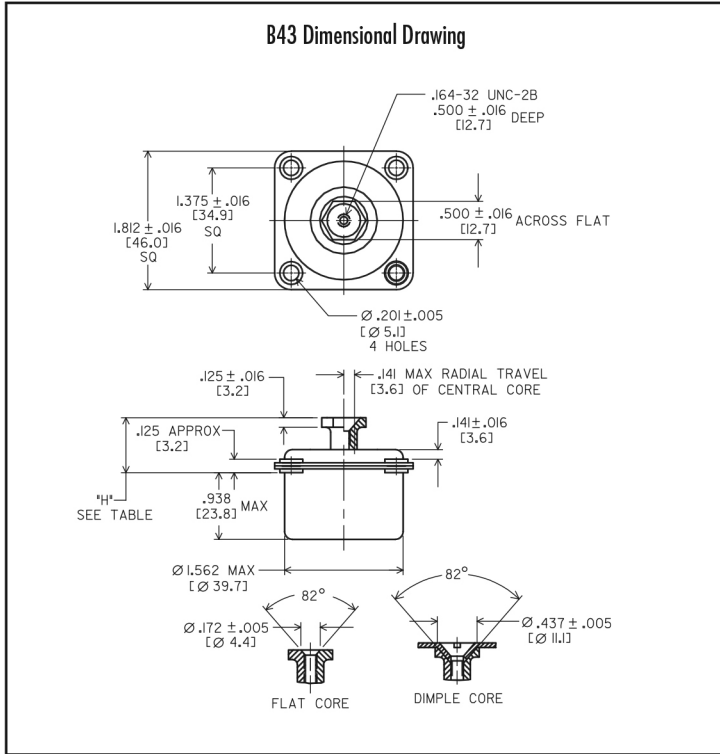

# B-MOUNT SERIES: B43

## Dimensions & Performance Characteristics

B43 SERIES "H" DIMENSION	
Compressed	.344
Approx. Free	.672
Max. Extended	.953