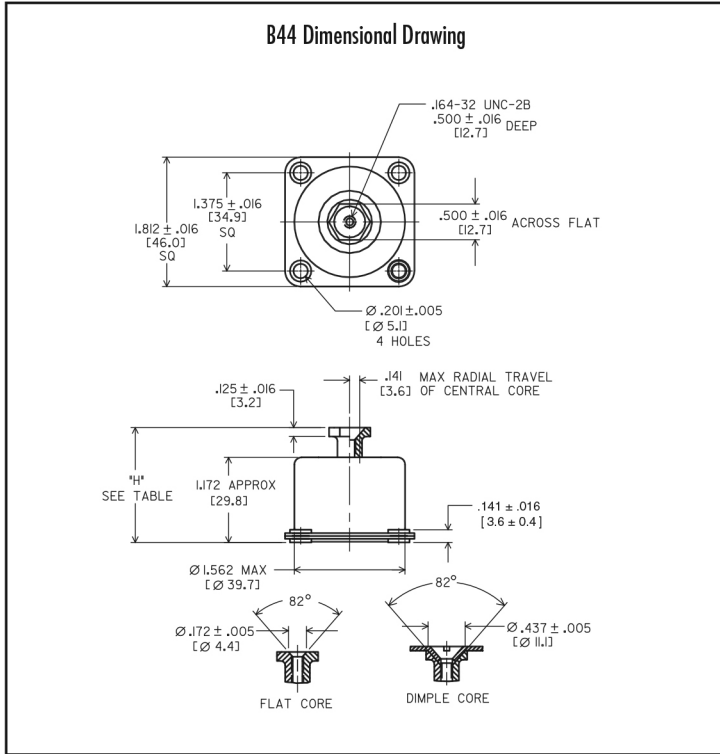

B-MOUNT SERIES: B44

Dimensions & Performance Characteristics

B44 SERIES "H" DIMENSION	
Compressed	1.328
Approx. Free	1.578
Max. Extended	1.858