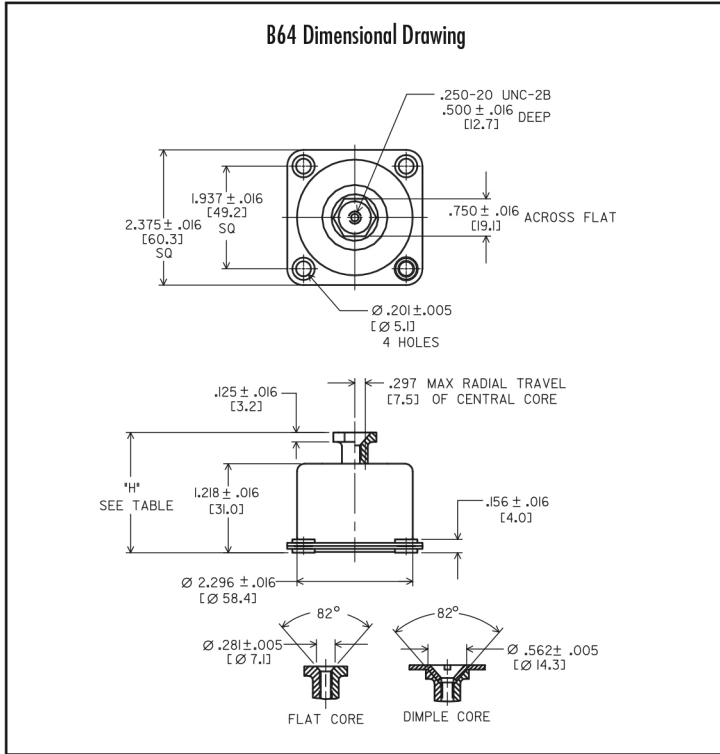

# B-MOUNT SERIES: B64

## Dimensions & Performance Characteristics

B64 SERIES "H" DIMENSION	
Compressed	1.312
Approx. Free	1.531
Max. Extended	1.828