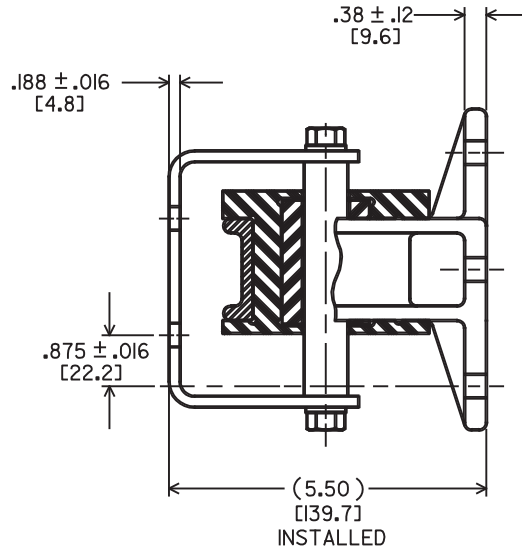

2K MOUNT SERIES LIGHTWEIGHT STABILIZER:

Dimensional Drawing

LIGHTWEIGHT STABILIZER 21335-5 DIMENSIONAL DRAWINGS

2K EQUIPMENT INTERFACE

2K BULKHEAD INTERFACE