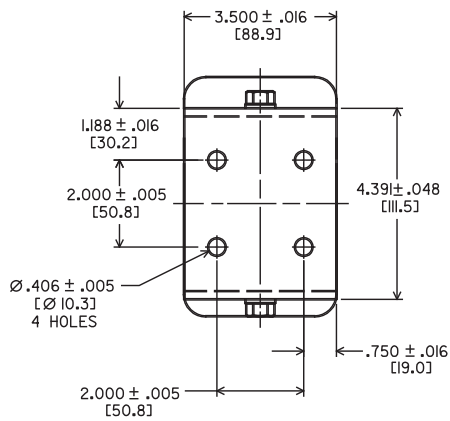

2K MOUNT SERIES LIGHTWEIGHT STABILIZER:

Dimensional Drawing

LIGHTWEIGHT STABILIZER 21335-5 DIMENSIONAL DRAWINGS

2K EQUIPMENT INTERFACE

2K BULKHEAD INTERFACE