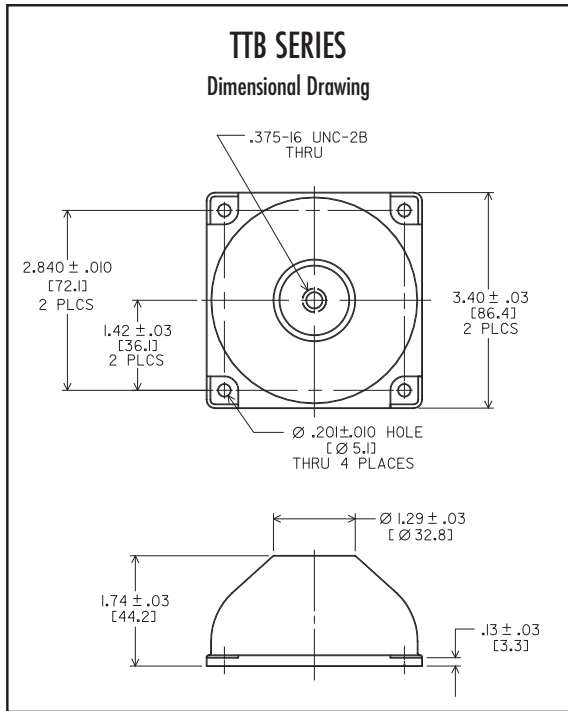

TTB MOUNT SERIES:

Dimensions & Performance Characteristics

ORDERING INFORMATION			
PART #		LOAD RANGE (lbs.)	
Neoprene	Silicone	Neoprene	Silicone
TTN-B-1	TI-B-1	12	10
TTN-B-2	TI-B-2	20	18
TTN-B-3	TI-B-3	30	25