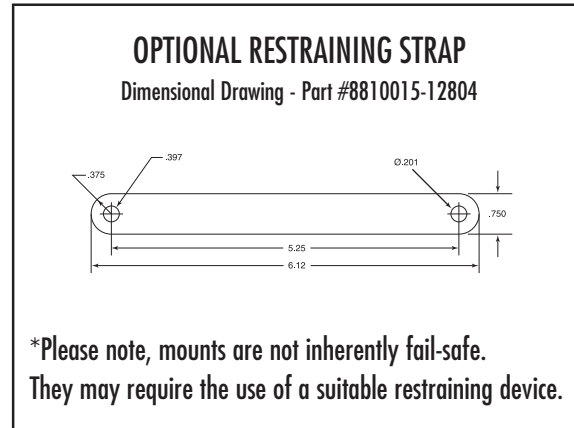

TTB MOUNT SERIES:

Dimensions & Performance Characteristics

ORDERING INFORMATION			
PART #		LOAD RANGE (lbs.)	
Neoprene	Silicone	Neoprene	Silicone
TTN-B-1	TI-B-1	12	10
TTN-B-2	TI-B-2	20	18
TTN-B-3	TI-B-3	30	25