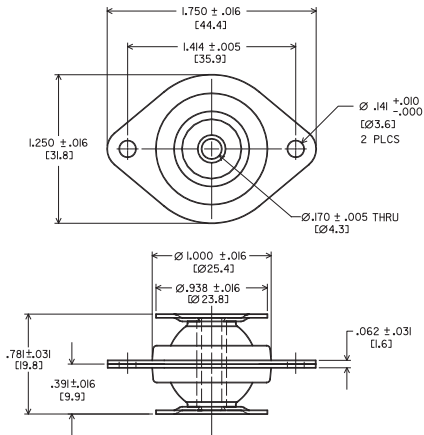

6300 MOUNT SERIES:

Dimensions & Performance Characteristics

SERIES 6300 DIMENSIONAL DRAWING

LOAD RATINGS			
Nat. Rubber	Hi-Damp	Neoprene	Max. Load/Mount (lbs.)
6300-1A	N6300-1A	6300-1NA	1
6300-2A	N6300-2A	6300-2NA	2
6300-4A	N6300-4A	6300-4NA	4
6300-11A	N6300-11A	6300-11NA	11