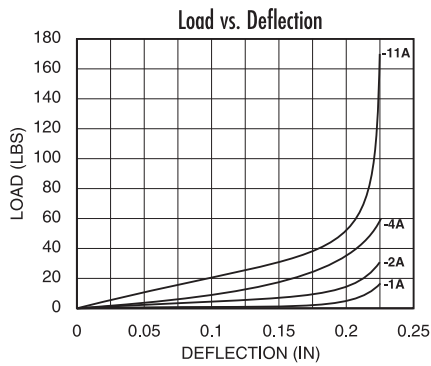

6300-A and 6300-NA Series Performance Data