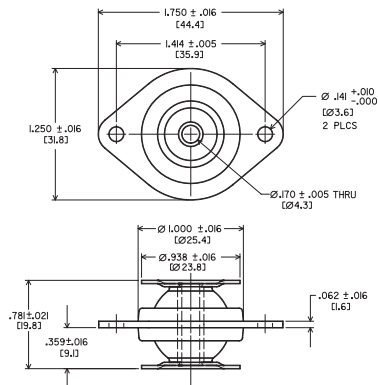

6550 MOUNT SERIES:

Dimensions & Performance Characteristics

SERIES 6550 DIMENSIONAL DRAWING

6550 SERIES LOAD RATINGS			
Nat. Rubber	Hi-Damp	Neoprene	Max. Load/Mount (lbs.)
6550-4	N6550-4	6550-4N	4
6550-6	N6550-6	6550-6N	6
6550-10	N6550-10	6550-10N	10
6550-18	N6550-18	6550-18N	18